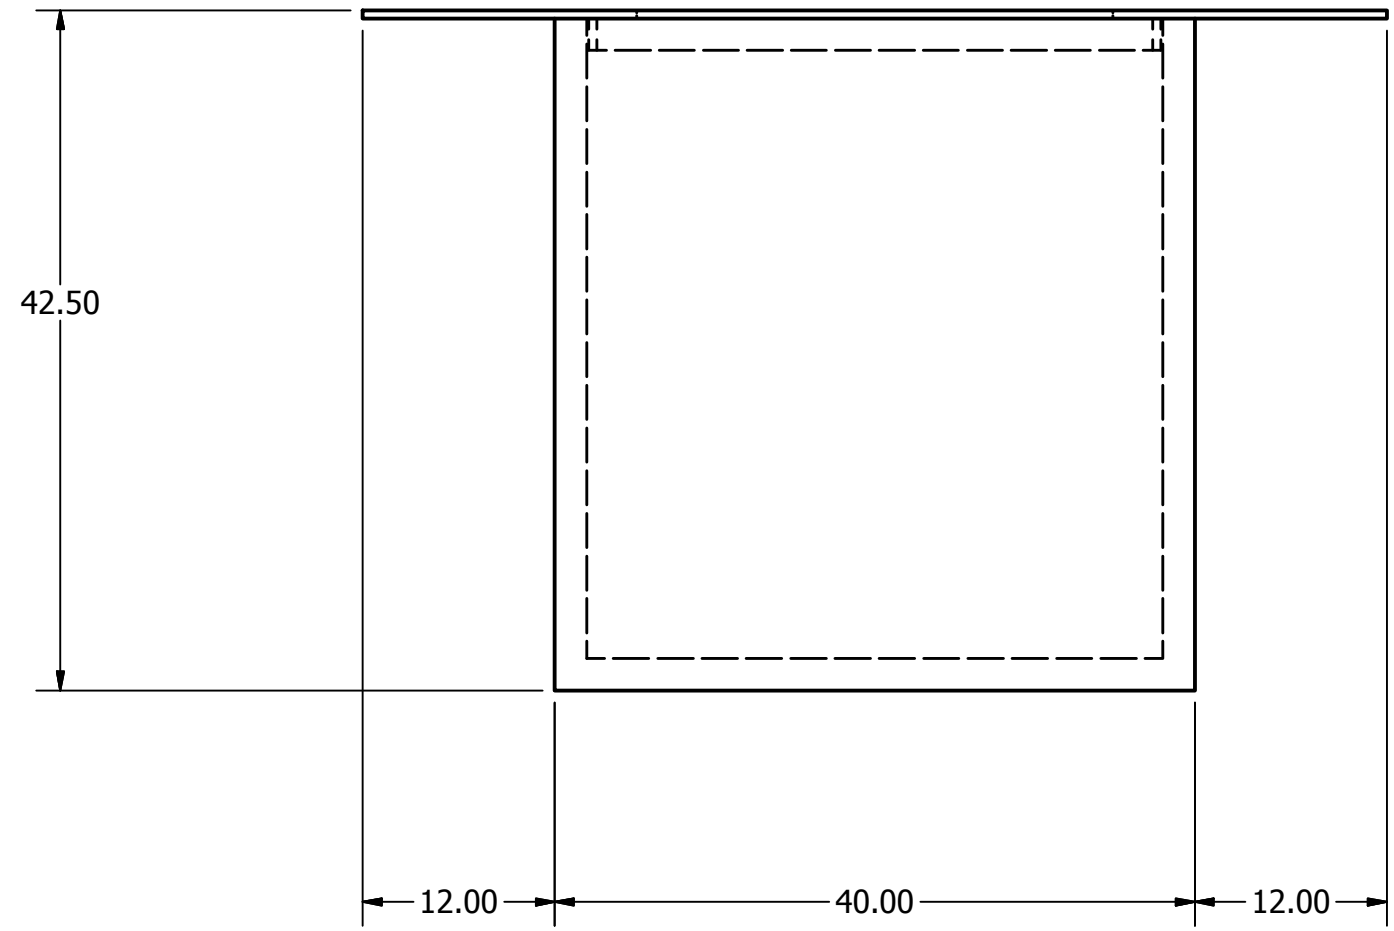

NOTE:
 1) DIFFERENT SHAPED TABLE TOPS ARE AVAILABLE FOR THIS BASE.
 2) DIFFERENT SHAPED BURNER PANS ARE AVAILABLE FOR DIFFERENT SHAPED TABLE TOPS.

DRAWN	2/4/2013	Gary Johnson		
CHECKED		TITLE		
QA		Square Fire Table		
MFG		DISCRIPTION		
APPROVED		64"x64" TOP, 40"x40" BASE, 42" TALL		
		SIZE	PART NO.	REV
		C	SFT404042	
		SCALE	SHEET 1 OF 1	