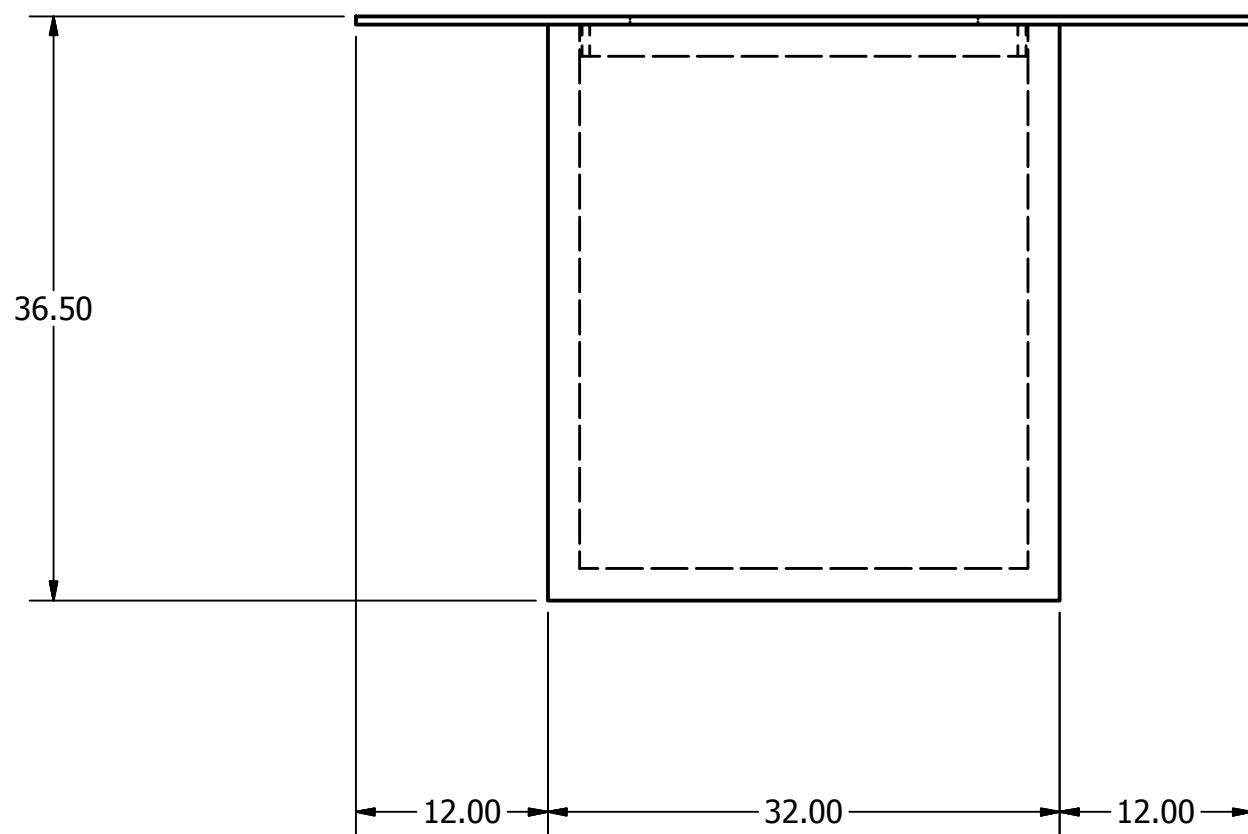

**NOTE:**

- 1) DIFFERENT SHAPED TABLE TOPS ARE AVAILABLE FOR THIS BASE.
- 2) DIFFERENT SHAPED BURNER PANS ARE AVAILABLE FOR DIFFERENT SHAPED TABLE TOPS.

DRAWN	2/4/2013	Gary Johnson		
CHECKED		TITLE		
QA		Square Fire Table		
MFG		DISCRIPTION		
APPROVED		56"x56" TOP, 32"x32" BASE, 36" TALL		
		SIZE	PART NO.	REV
		C	SFT323236	
		SCALE	SHEET 1 OF 1	