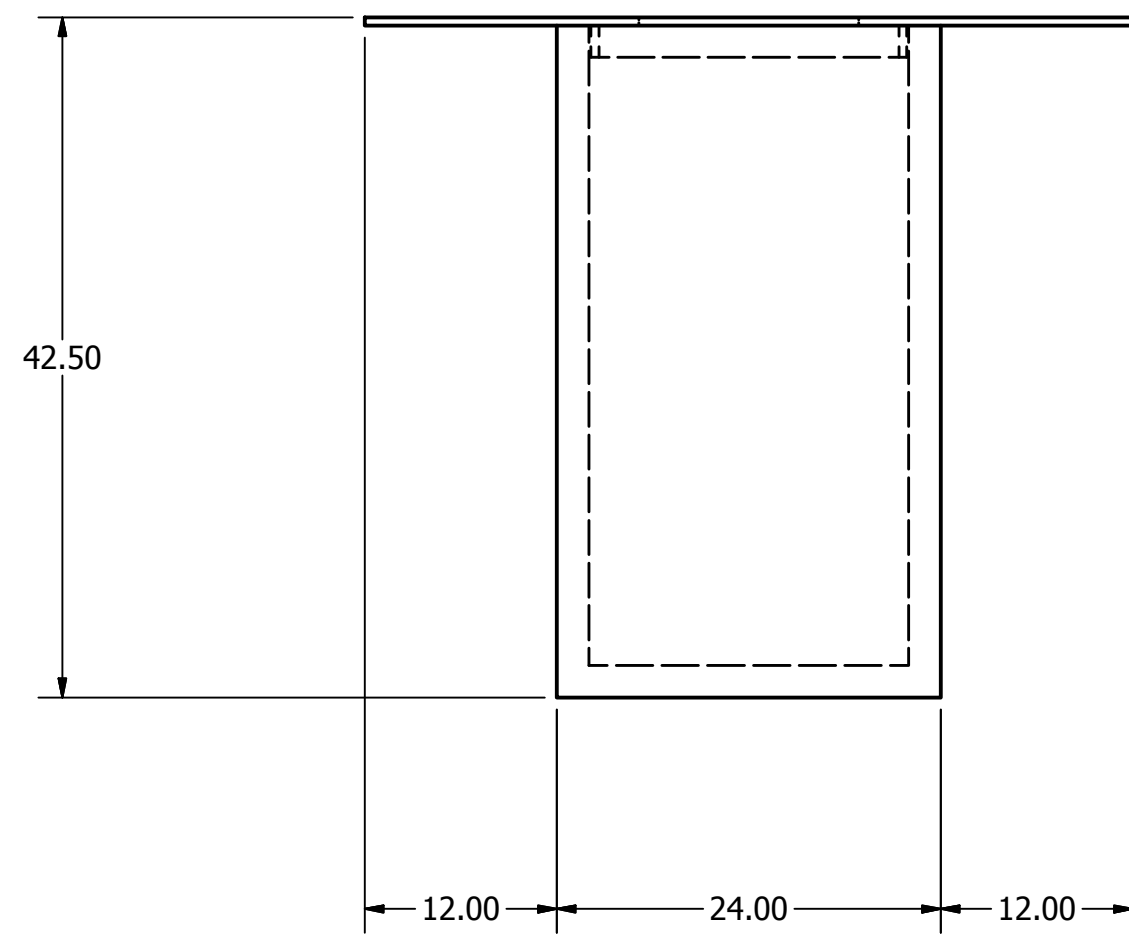

NOTE:

- 1) DIFFERENT SHAPED TABLE TOPS ARE AVAILABLE FOR THIS BASE.
- 2) DIFFERENT SHAPED BURNER PANS ARE AVAILABLE FOR DIFFERENT SHAPED TABLE TOPS.

DRAWN	2/4/2013	Gary Johnson		
CHECKED		TITLE		
QA		Square Fire Table		
MFG		DISCRIPTION		
APPROVED		48"x48" TOP, 24"x24" BASE, 42" TALL		
		SIZE	PART NO.	REV
		C	SFT242442	
		SCALE	SHEET 1 OF 1	