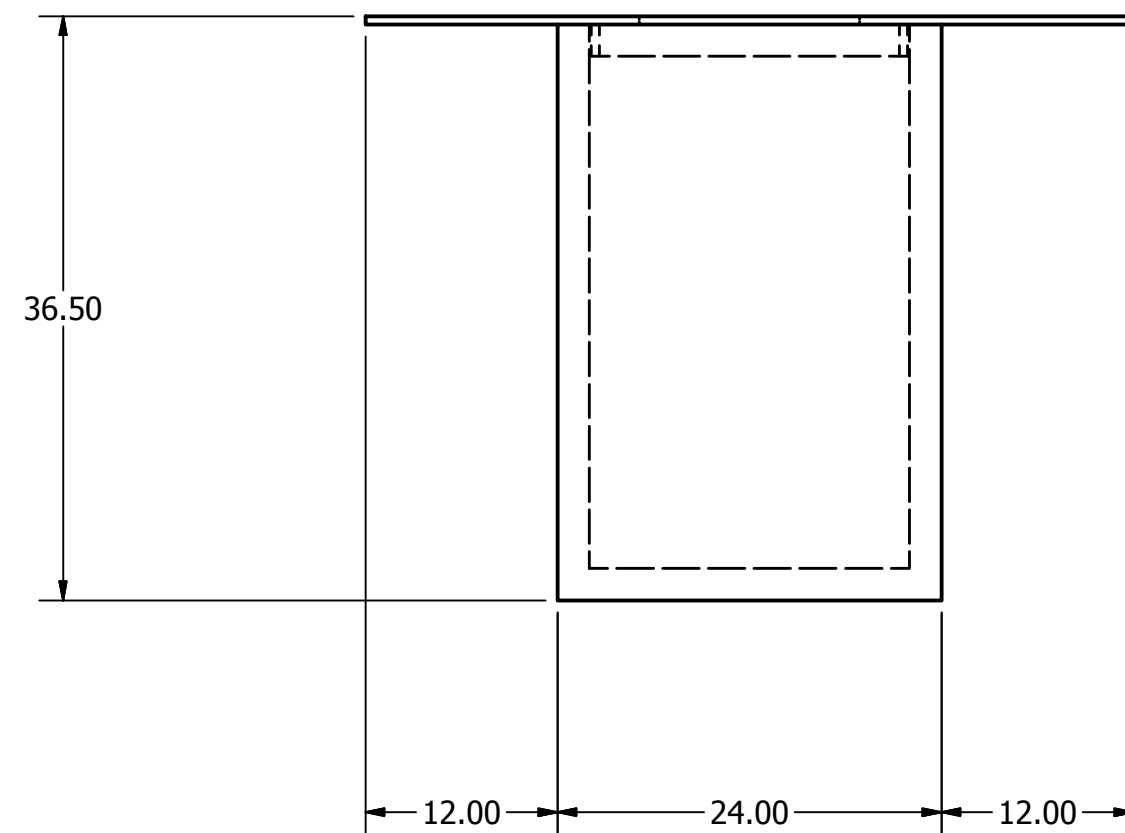

**NOTE:**

- 1) DIFFERENT SHAPED TABLE TOPS ARE AVAILABLE FOR THIS BASE.
- 2) DIFFERENT SHAPED BURNER PANS ARE AVAILABLE FOR DIFFERENT SHAPED TABLE TOPS.

DRAWN JP	2/4/2013	Gary Johnson		
CHECKED		TITLE		
QA		Square Fire Table		
MFG		DISCRIPTION		
APPROVED		48"x48" TOP, 24"x24" BASE, 36" TALL		
		SIZE	PART NO.	REV
		C	SFT242436	
		SCALE	SHEET 1 OF 1	