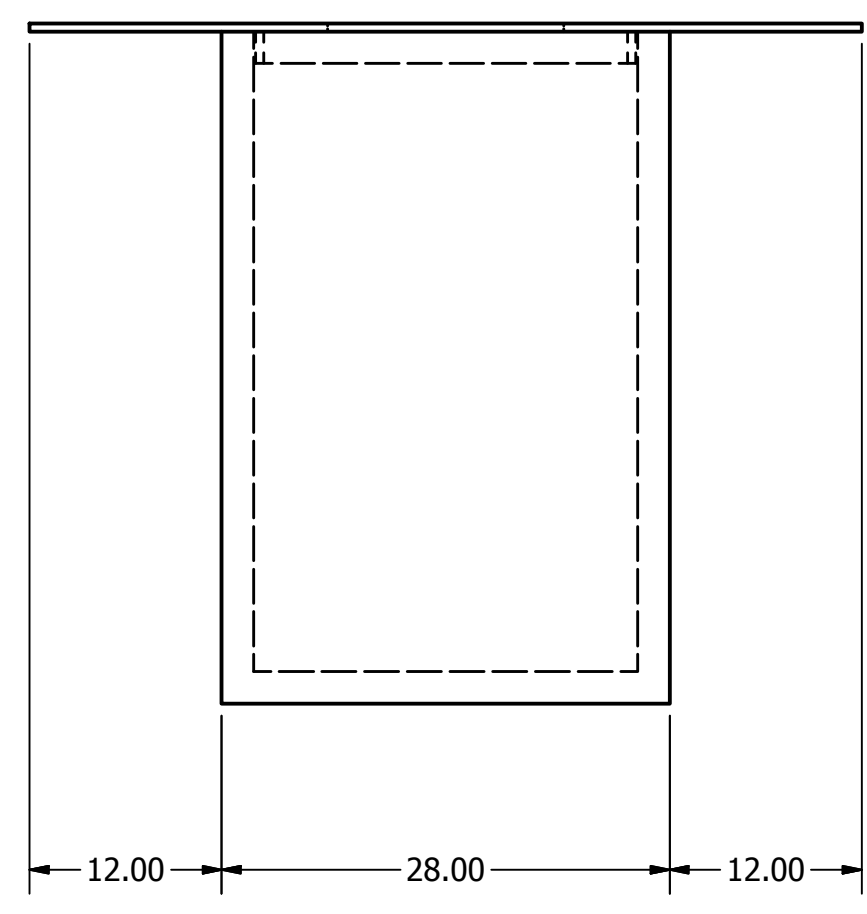

4 3 2 1

D

D

C

C

B

B

A

A

4 3 2 1

DRAWN	JP	2/4/2013	Gary Johnson	
CHECKED			TITLE	
QA			Rectangle Fire Table	
MFG			DISCRIPTION	
APPROVED			52"x72" TOP, 28"x48" BASE, 42" TALL	
			SIZE	PART NO.
			C	RFT284842
			SCALE	SHEET 1 OF 1