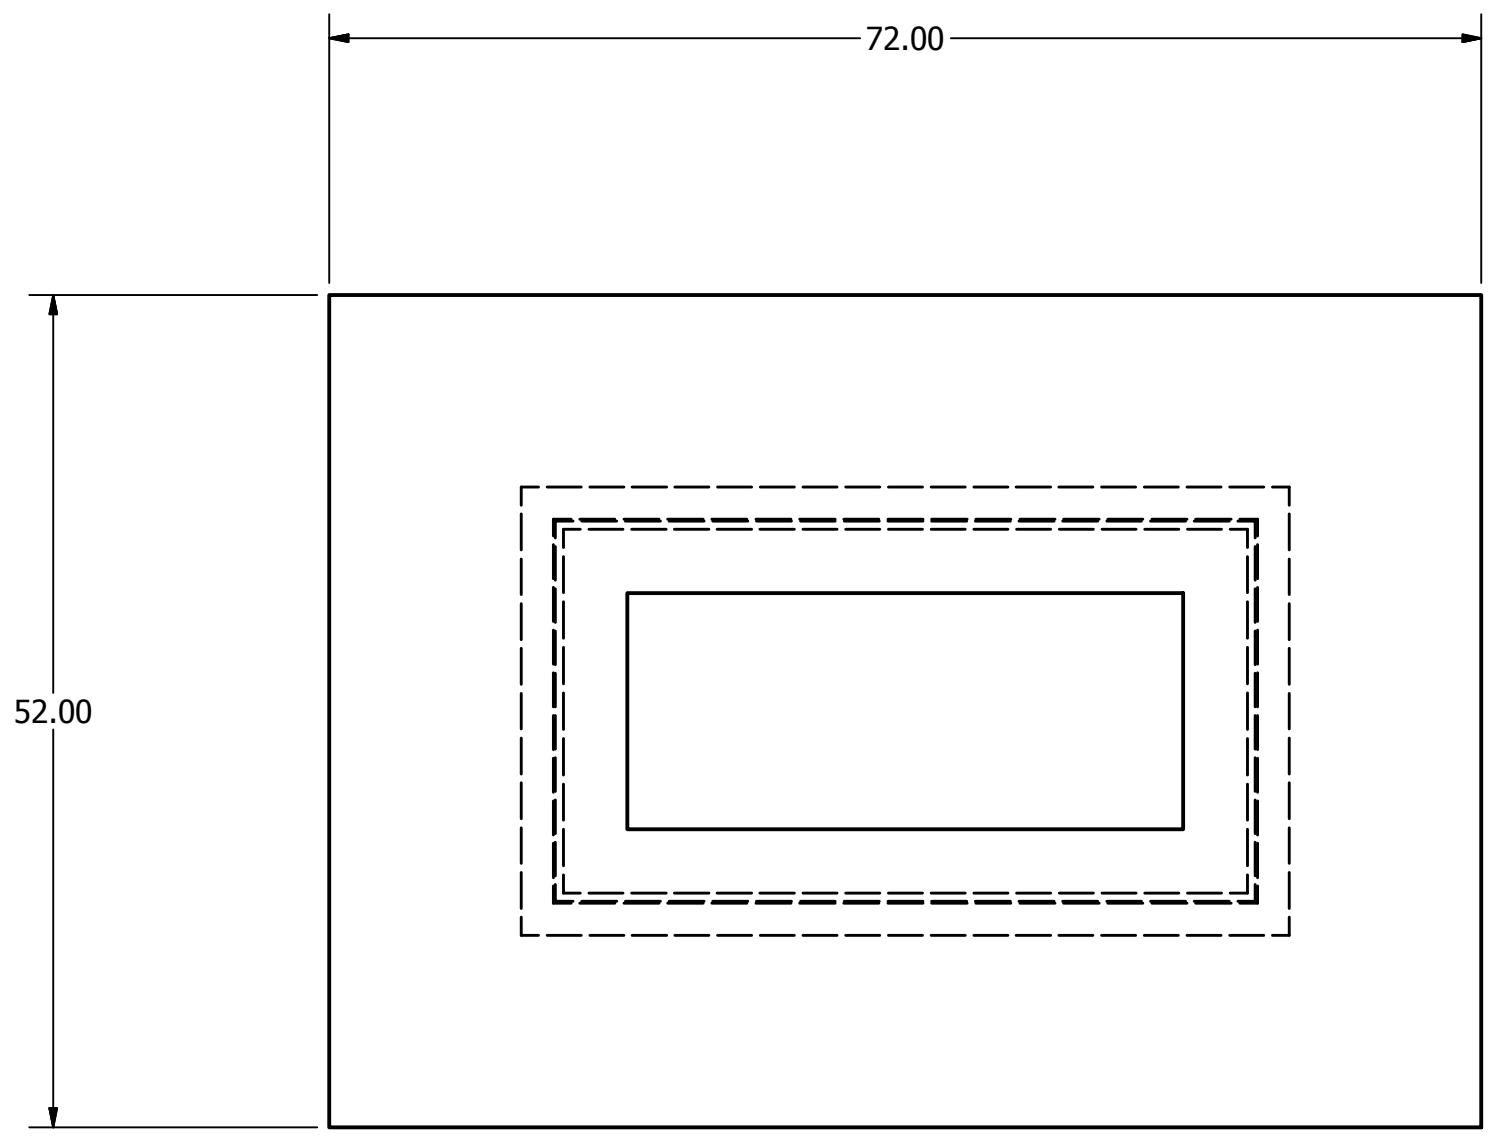

4 3 2 1

D

D

C

C

B

B

A

A

4 3 2 1

DRAWN	JP	2/4/2013	Gary Johnson	
CHECKED			TITLE	
QA			Rectangle Fire Table	
MFG			DISCRIPTION	
APPROVED			52"x72" TOP, 28"x48" BASE, 42" TALL	
			SIZE	PART NO.
			C	RFT284842
			SCALE	SHEET 1 OF 1