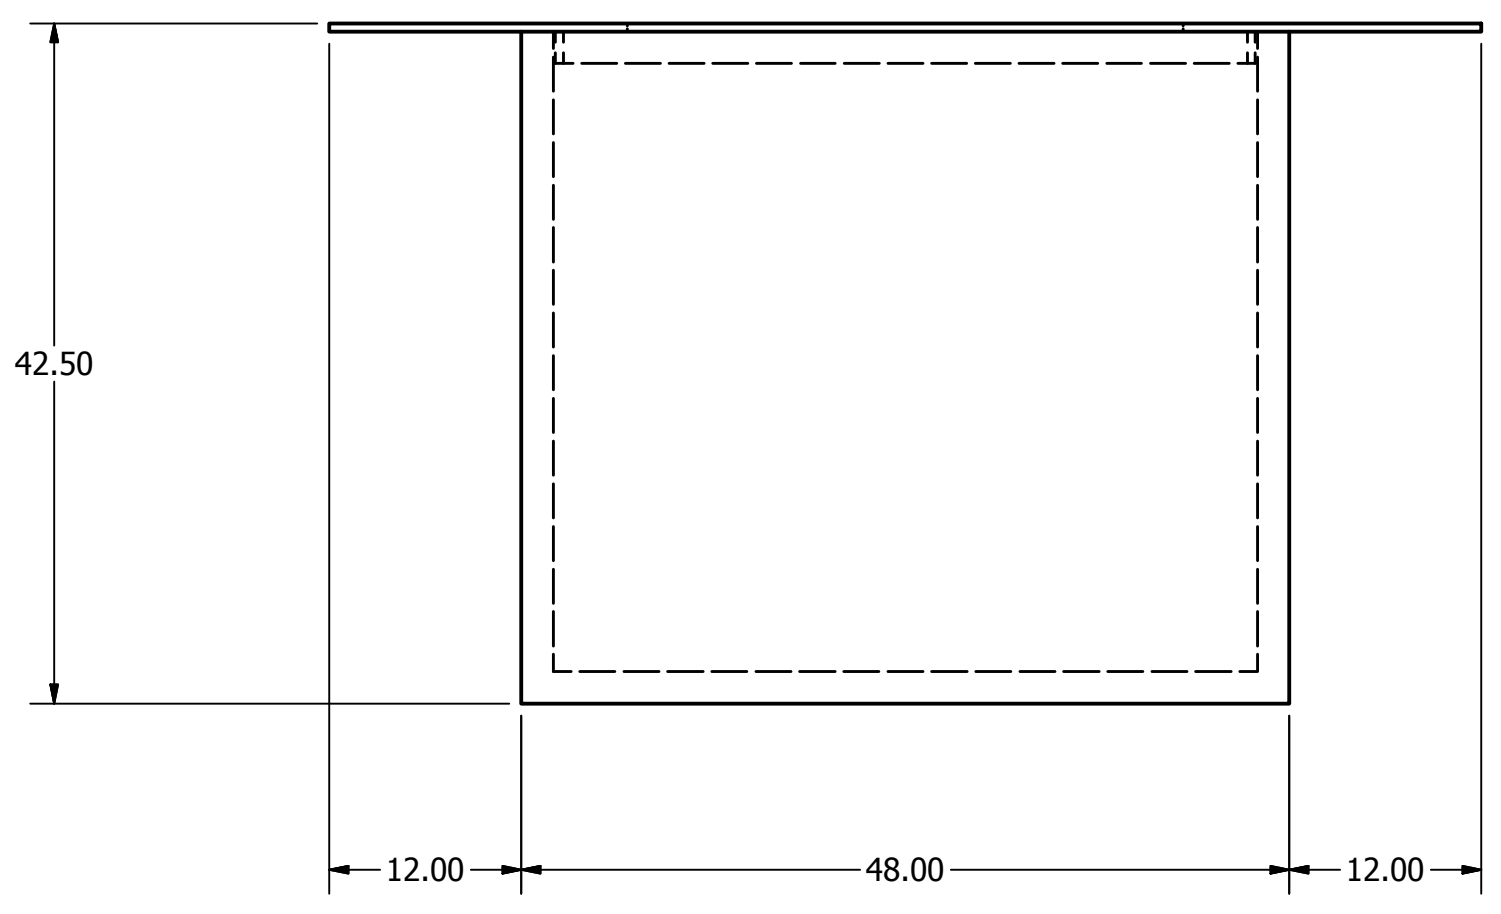

B

B

A

A

4 3 2 1

DRAWN	JP	2/4/2013	Gary Johnson	
CHECKED			TITLE	
QA			Rectangle Fire Table	
MFG			DISCRIPTION	
APPROVED			52"x72" TOP, 28"x48" BASE, 42" TALL	
			SIZE	PART NO.
			C	RFT284842
			SCALE	SHEET 1 OF 1