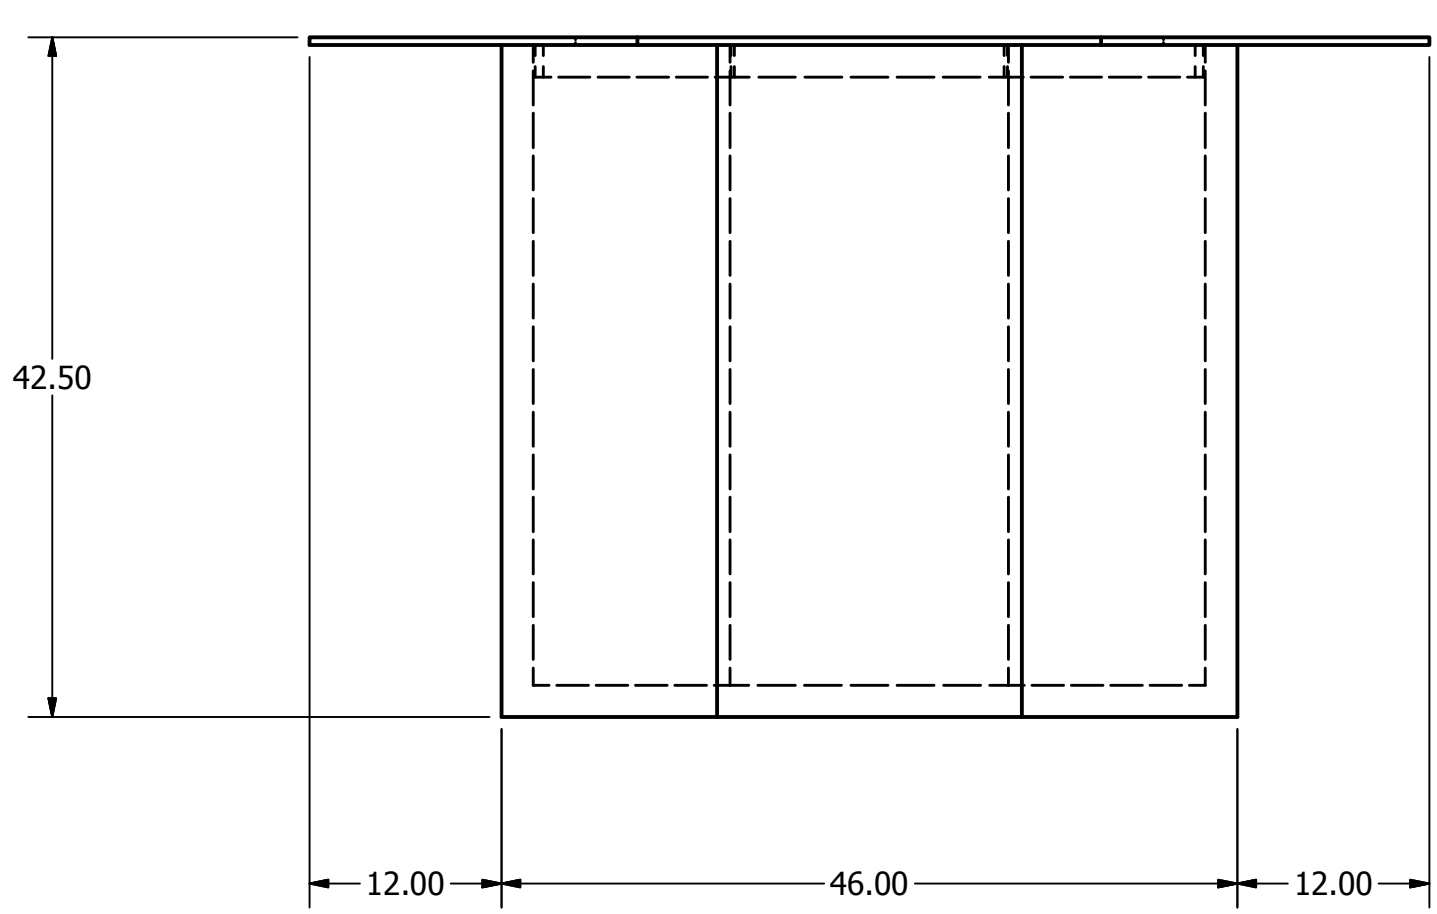

**NOTE:**  
 1) DIFFERENT SHAPED TABLE TOPS ARE AVAILABLE FOR THIS BASE.  
 2) DIFFERENT SHAPED BURNER PANS ARE AVAILABLE FOR DIFFERENT SHAPED TABLE TOPS.

DRAWN	2/4/2013	Gary Johnson		
JP		TITLE		
CHECKED		Octagon Fire Table		
QA		DISCRIPTION		
MFG		70" TOP, 46" BASE, 36" TALL		
APPROVED		SIZE	PART NO.	REV
		C	OFT4636	
		SCALE	SHEET 1 OF 1	