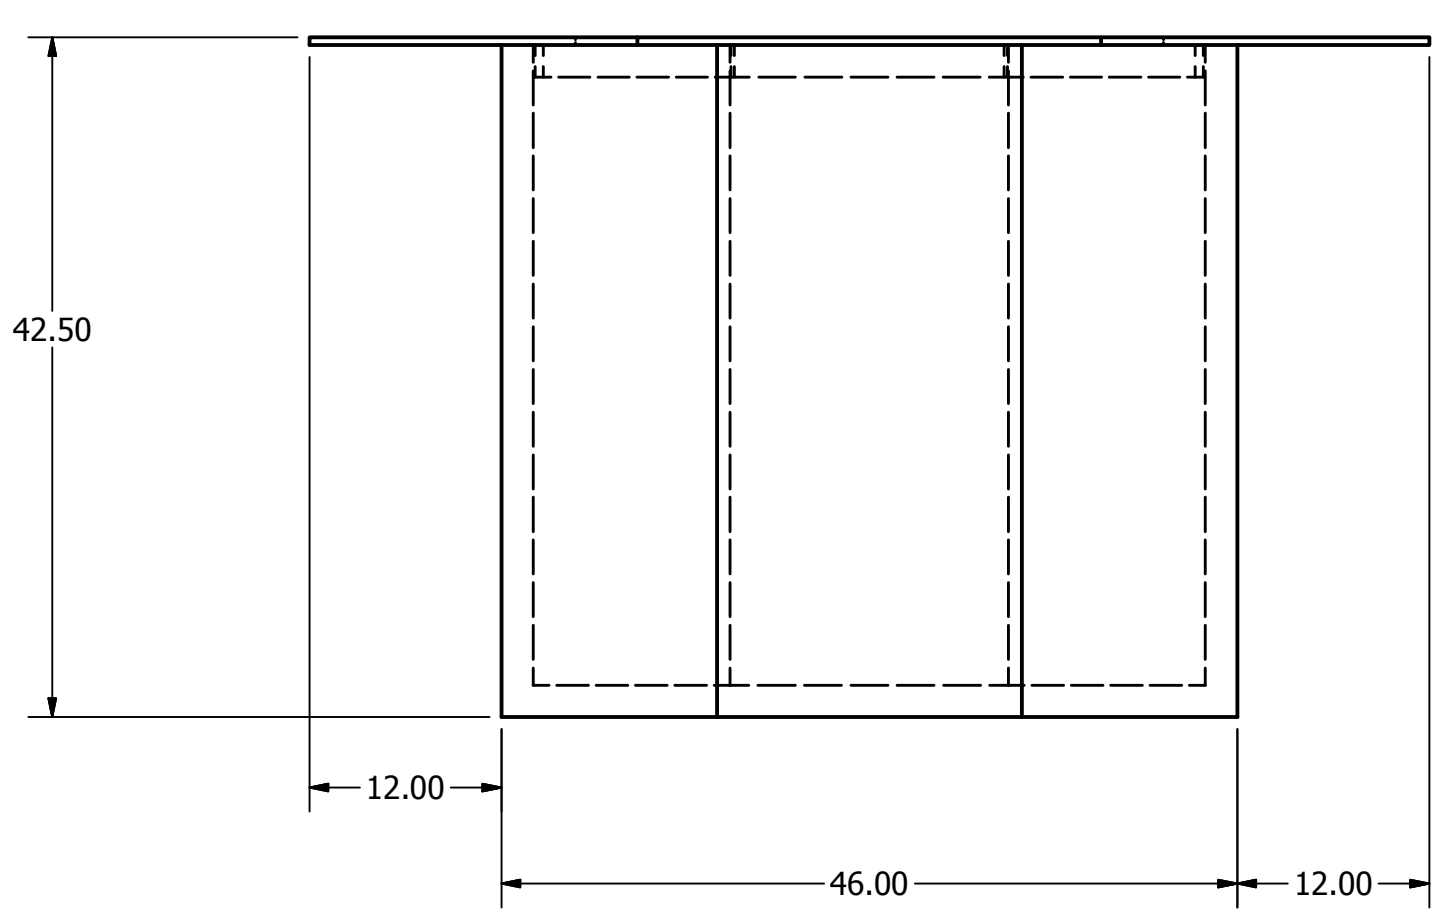

NOTE:
 1) DIFFERENT SHAPED TABLE TOPS ARE AVAILABLE FOR THIS BASE.
 2) DIFFERENT SHAPED BURNER PANS ARE AVAILABLE FOR DIFFERENT SHAPED TABLE TOPS.

DRAWN JP	2/4/2013	Gary Johnson		
CHECKED		TITLE		
QA		Octagon Fire Table		
MFG		DISCRIPTION		
APPROVED		70" TOP, 46" BASE, 36" TALL		
		SIZE	PART NO.	REV
		C	OFT4636	
		SCALE	SHEET 1 OF 1	