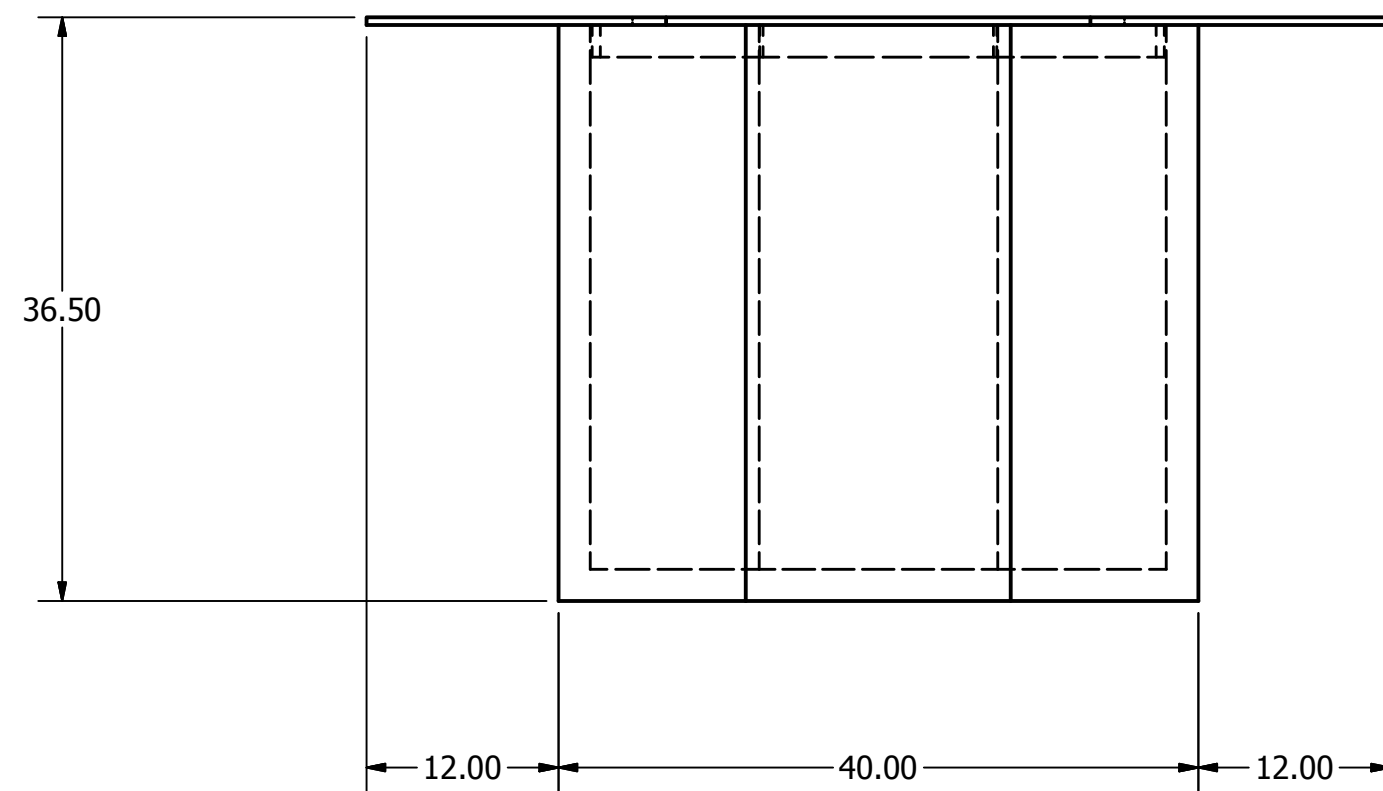

NOTE:
 1) DIFFERENT SHAPED TABLE TOPS ARE AVAILABLE FOR THIS BASE.
 2) DIFFERENT SHAPED BURNER PANS ARE AVAILABLE FOR DIFFERENT SHAPED TABLE TOPS.

DRAWN	2/4/2013	Gary Johnson		
JP		TITLE		
CHECKED		Octagon Fire Table		
QA		DISCRIPTION		
MFG		64" TOP, 40" BASE, 36" TALL		
APPROVED		SIZE	PART NO.	REV
		C	OFT4036	
		SCALE	SHEET 1 OF 1	