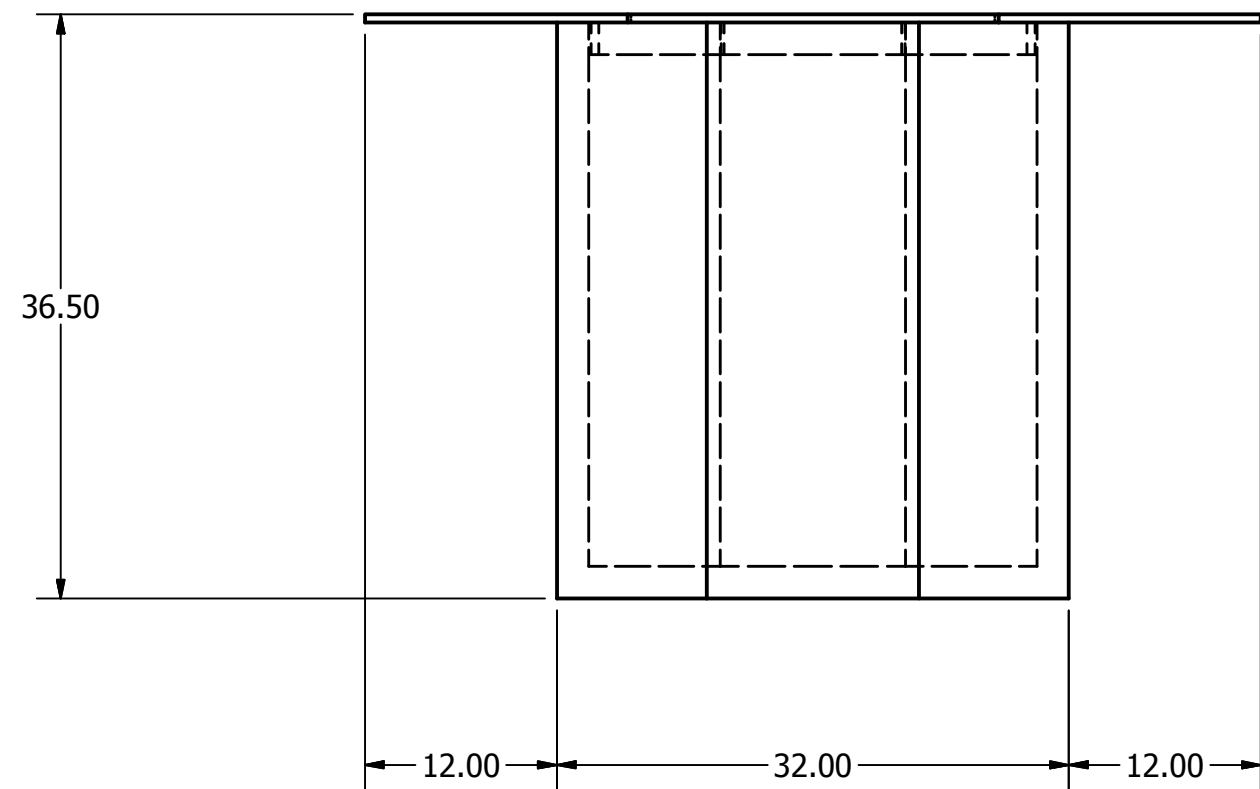

NOTE:

- 1) DIFFERENT SHAPED TABLE TOPS ARE AVAILABLE FOR THIS BASE.
- 2) DIFFERENT SHAPED BURNER PANS ARE AVAILABLE FOR DIFFERENT SHAPED TABLE TOPS.

DRAWN JP	2/4/2013	Gary Johnson		
CHECKED		TITLE		
QA		Octagon Fire Table		
MFG		DISCRIPTION		
APPROVED		56" TOP, 32" BASE, 36" TALL		
		SIZE	PART NO.	REV
		C	OFT3236	
		SCALE	SHEET 1 OF 1	